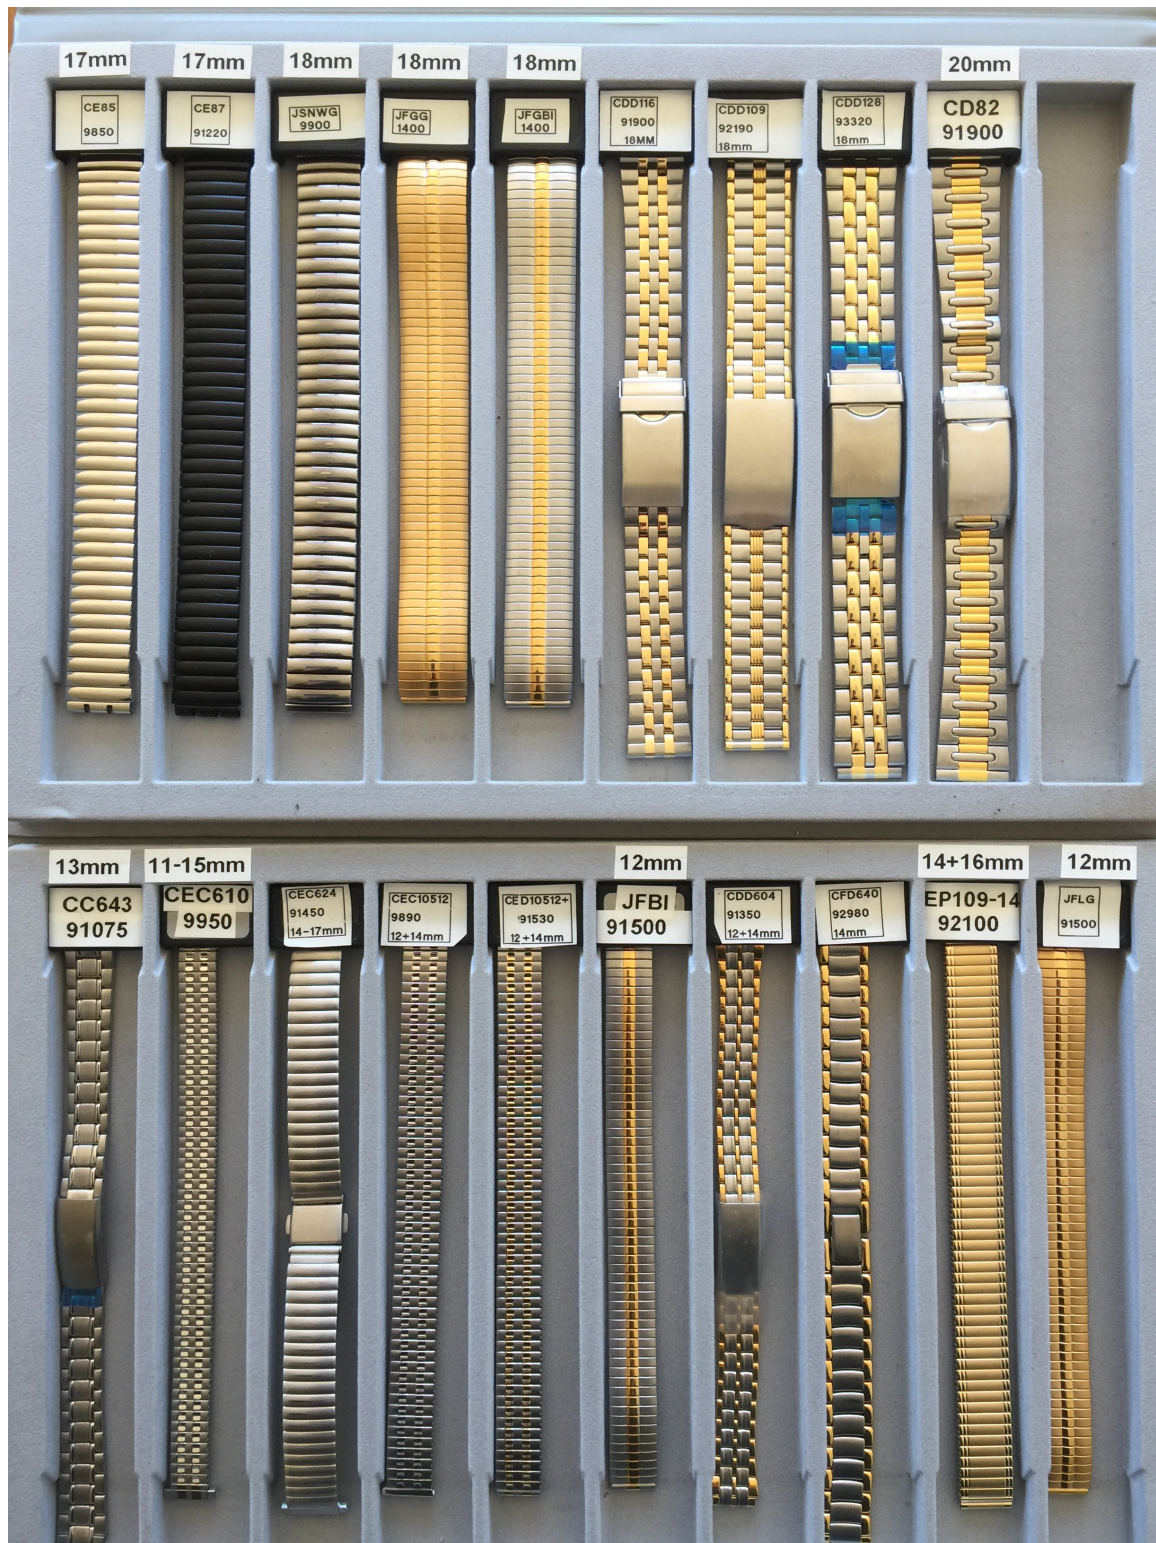

METAL BAND SPECIALS

All metal bands **half price**, while stocks last. Drop the “9” for normal wholesale and special price is half that.

P O Box 590, Wanaka 9343
 28 Meadowstone Drive, Wanaka 9305
 Phone 0800 643 346 > Fax 03 443-7965
 e-mail: office@genevainporters.co.nz
 www.genevainporters.co.nz